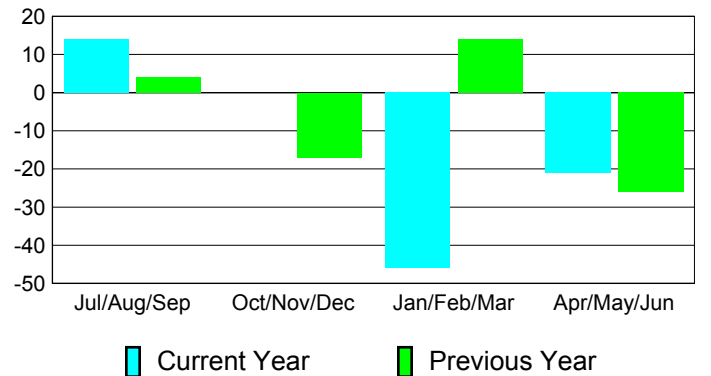

Membership Results
2010-2011

Membership
2009-2010

Month	Net Memb Goal	Actual New Memb	Actual Dropped Memb	Gain/Loss of Memb	Gain/Loss of Memb
Jul/Aug/Sep	45	63	-49	14	4
Oct/Nov/Dec	45	32	-32	0	-17
Jan/Feb/Mar	45	36	-82	-46	14
Apr/May/Jun	45	54	-75	-21	-26
Totals	180	185	-238	-53	-25

Membership Results 2010-2011

Goal, New, Dropped, Gain/Loss

Comparison of Membership Gain/Loss

Current Year Compared to the Previous Year

Gender Comparison 2010-2011

Jul/Aug/Sep

Oct/Nov/Dec

Jan/Feb/Mar