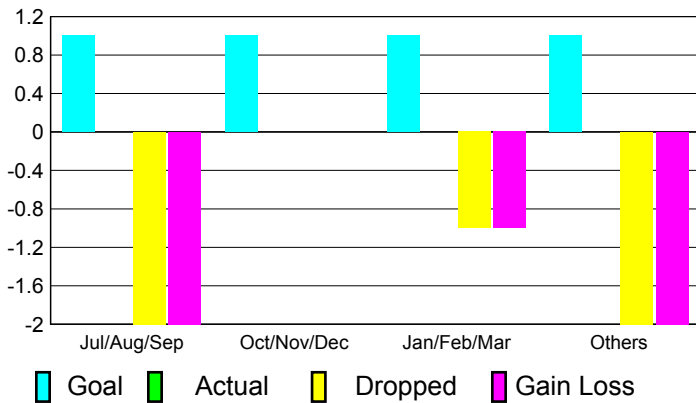

2010-2011 GMT Reports for District (or Undistricted) District 4 L5

GMT: **DANA M BIGGS**

Location: **CALIFORNIA**

GMT CA: **1**

CLUBS

Club Results
2010-2011

Clubs
2009-2010

Month	New Club Goal	Actual New Clubs	Actual Dropped Clubs	Gain/Loss of Clubs	Gain/Loss of Clubs
Jul/Aug/Sep	1	0	-2	-2	0
Oct/Nov/Dec	1	0	0	0	0
Jan/Feb/Mar	1	0	-1	-1	0
Apr/May/Jun	1	0	-2	-2	0
Totals	4	0	-5	-5	0

Club Results 2010-2011

Goal, New, Dropped, Gain/Loss

Comparison of Club Gain/Loss

Current Year Compared to the Previous Year

YTD Status Quo Clubs 2010-2011

Status Quo Clubs Compared to Status Quo Members

MEMBERSHIP

Membership Results
2010-2011

Membership
2009-2010

Month	Net Memb Goal	Actual New Memb	Actual Dropped Memb	Gain/Loss of Memb	Gain/Loss of Memb
Jul/Aug/Sep	45	63	-49	14	4
Oct/Nov/Dec	45	32	-32	0	-17
Jan/Feb/Mar	45	36	-82	-46	14
Apr/May/Jun	45	54	-75	-21	-26
Totals	180	185	-238	-53	-25